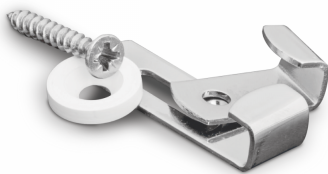

Chrome Mirror Fix Clips 6mm (Model: H0052)

- Top-quality chrome on brass with polished lip.
- The raised groove gives better cushioning and greater friction-grip.
- Set consists of 2 fixed clips, 2 sliding (adjustable) clips.
- Each with screws and washers.