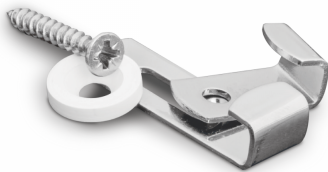

Chrome Mirror Fix Clips 4mm (Model: H0051)

- Top-quality chrome on brass with polished lip.
- The raised groove gives better cushioning and greater friction-grip.
- Set consists of 2 fixed clips, 2 sliding (adjustable) clips.
- Each with screws and washers.