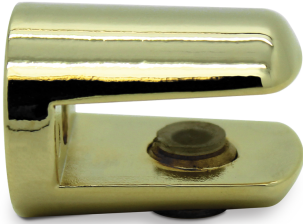

Round Shelf Support - 6mm Glass - Gold Finish (Model: H0028)

- Round Shelf Support suitable for 6mm thick glass.
- This round shelf support comes with a 4mm diameter hole through the base.
- Finished in gold this round shelf is easily mounted with screws.
- The shelf supports are sold in pairs.

Attributes:

Product Code: H0028

Unit Of Sale: Pair