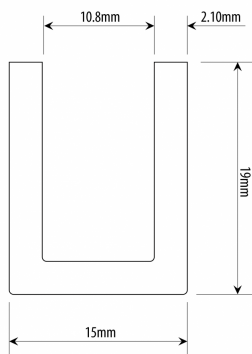

## 15 mm Polished Gold U Channel 10mm Glass ( Model: G7014 )

- U channel suitable for 10mm thick glass.
- The most popular U channel for bespoke shower enclosures.
- The depth of the u channel is ideal for disguising any discrepancy in the plumbness of the wall, allowing for the glass to be cut straight.
- The glass is generally held in the profile by silicone or similar adhesive.

### Attributes:

**Product Code:** G7014

**Unit Of Sale:** 2.41 Mtr