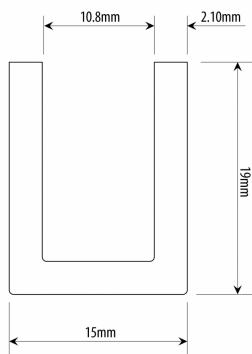

15mm Polished Silver U Channel For 10mm Thick Glass (Model: G7013)

- U channel suitable for 10mm thick glass.
- The most popular U channel for bespoke shower enclosures.
- The depth of the u channel is ideal for disguising any discrepancy in the plumbness of the wall, allowing for the glass to be cut straight.
- The glass is generally held in the profile by silicone or similar adhesive.

Attributes:

Product Code: G7013

Unit Of Sale: 2.41 mtr

POLISHED SILVER FINISH