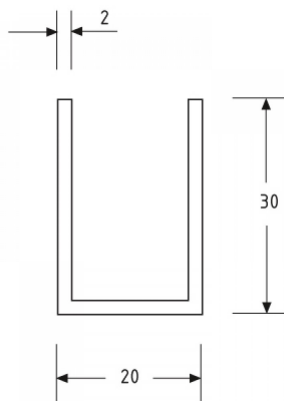

20mm X 30mm U Channel - Alinox (SS Effect) - 16mm Groove (Model: G70030257)

- 20mm wide x 30mm high u channel with a 16mm groove.
- Used for creating bespoke shower enclosures.
- The depth of the u channel is ideal for disguising any discrepancy in the plumbness of the wall, allowing for the glass to be cut straight.
- Supplied in an alinox (stainless steel effect) finish.

Attributes:

Product Code: G70030257

Unit Of Sale: 5 Mtr

ALINOX (SS EFFECT) FINISH