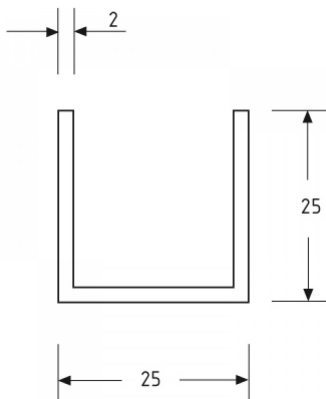

25mm X 25mm U Channel - Alinox (SS Effect) - 21mm Groove (Model: G70025257)

- 25mm wide x 25mm high u channel with a 21mm groove.
- Used for creating bespoke shower enclosures.
- The depth of the u channel is ideal for disguising any discrepancy in the plumbness of the wall, allowing for the glass to be cut straight.
- Supplied in an alinox (stainless steel effect) finish.

Attributes:

Product Code: G70025257

Unit Of Sale: 5 Mtr

ALINOX (SS EFFECT) FINISH