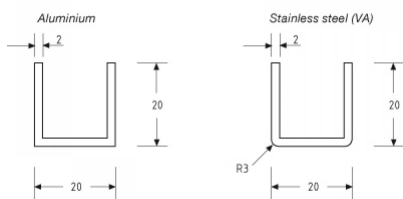

20mm X 20mm U Channel - Alinox (SS Effect) - 16mm Groove (Model: G70020257)

- 20mm wide x 20mm high u channel with a 16mm groove.
- Used for creating bespoke shower enclosures.
- The depth of the u channel is ideal for disguising any discrepancy in the plumbness of the wall, allowing for the glass to be cut straight.
- Supplied in an alinox (stainless steel effect) finish.

Attributes:

Product Code: G70020257

Unit Of Sale: 5 Mtr

ALINOX (SS EFFECT) FINISH