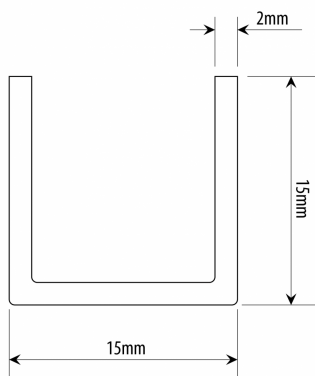

15mm X 15mm U Channel - Alinox (SS Effect) - 11mm Groove (Model: G70015257)

ALINOX (SS EFFECT) FINISH

- 15mm wide x 15mm high u channel with a 11mm groove.
- The material is normally fixed in the u channel by silicone or similar adhesive suitable for use with the material.
- The depth of the u channel is ideal for disguising any discrepancy in the plumbness of the wall, allowing for the glass to be cut straight.
- U channel supplied in an alinox (stainless steel effect) finish.

Attributes:

Product Code: G70015257

Unit Of Sale: 5 Mtr