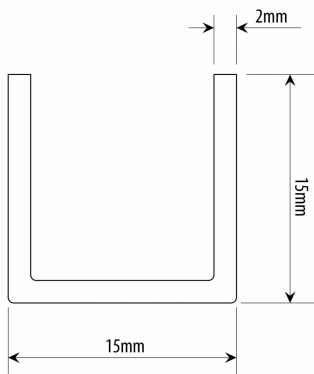

15mm X 15mm U Channel - Anodised Aluminium - 11mm Groove ( Model: G70015238 )

- 15mm wide x 15mm high u channel with a 11mm groove.
- The material is normally fixed in the u channel by silicone or similar adhesive suitable for use with the material.
- The depth of the u channel is ideal for disguising any discrepancy in the plumbness of the wall, allowing for the glass to be cut straight.
- U channel supplied in an anodised aluminium finish.

Attributes:

**Product Code:** G70015238

**Unit Of Sale:** 5 Mtr

ANODISED ALUMINIUM FINISH