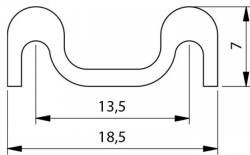

Alum Sliding Track - Bottom (Model: G0047)

- Lower double-guide, not drilled.

Attributes:

Product Code: G0047

Unit Of Sale: 2.5 Mtrs

Sliding door cover for glass 6-8 mm