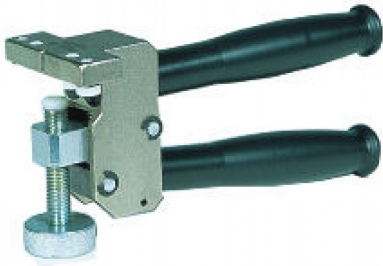

Heavy Duty Cut Running Pliers 6-25mm Glass (Model: A0079)

- Heavy-duty, all metal construction precisely adjustable to glass thickness - optimum transmission of pressure.

- Cutting length up to 6m.

Attributes:

Product Code: A0079

Unit Of Sale: Each
