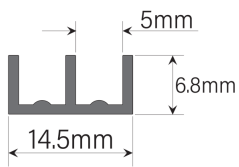

4mm Plastic Sliding Track - Bottom - Black - 1.83 Mtr (Model: G0018)

- For sliding glass door & window systems.
- Sold in 2.44 metre lengths.

Attributes:

Product Code: G0018

Unit Of Sale: 1.83 Mtr

General Wall Thickness 1.4mm