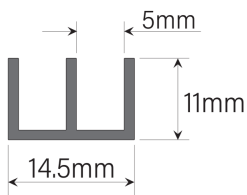

4mm Plastic Sliding Track - Top - Black - 1.83 Metres (Model: G0015)

- For sliding glass door & window systems.
- Sold in 2.44 metre lengths.

Attributes:

Product Code: G0015

Unit Of Sale: 1.83 Mtr

General Wall Thickness 1.4mm