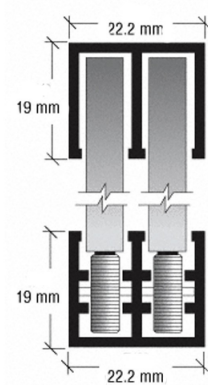

Glass Door Top Track Guide (Model: G0013)

- Perfect for showcases and display cabinets.
- Designed for 6mm toughened glass.
- Smooth operating nylon rollers are built into the lower track.
- Simple 'lift and drop' glass installation.
- Glass Height = Opening Height minus 22mm.
- Top channel can be used as side jambs or for a surround frame.
- Polished aluminium finish.
- For use with the [Glass Door Rail Wheeled Bottom Track](#).

Attributes:

Product Code: G0013

Unit Of Sale: 2 Metre