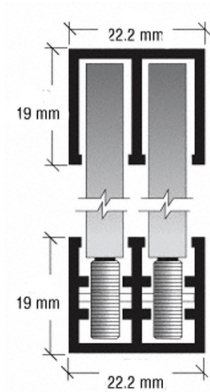

Glass Door Rail Wheeled Bottom Track (Model: G0012)

- Perfect for showcases and display cabinets.
- Designed for 6mm toughened glass.
- Smooth operating nylon rollers are built into the lower track.
- Simple 'lift and drop' glass installation.
- Glass Height = Opening Height minus 22mm.
- Top channel can be used as side jambs or for a surround frame.
- Polished aluminium finish.
- For use with the [Glass Door Top Track Guide](#).

Attributes:

Product Code: G0012

Unit Of Sale: 2 Metre