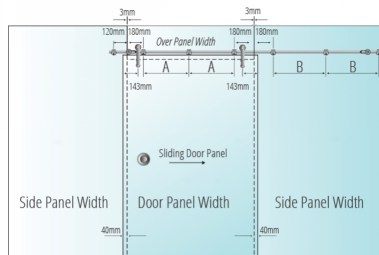

This Kit Contains :

- 1 no. 3 Metre Sliding Rail
- 7 no. Rail To Glass Holders
- 2 no. Door Stops
- 1 no. Pair Of Door Hangers
- 2 no. Rail End Caps
- 1 no. Bottom Guide
- Finger Pull Or Handle Must Be Purchased Separately

Attributes:

Product Code: KGSDKITC

Unit Of Sale: Kit