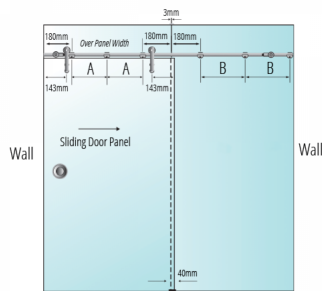

G-Tech Single Door Kit With Side Panel - Kit B (Model: KGSDKITB)

Complete G-Tech single door kit with glass mounts. Suitable for a single glass door mounted on a glass side panel and overpanel Maximum door weight : 100kg.

This Kit Contains :

- 1 no. 3 Metre Sliding Rail
- 6 no. Rail To Glass Holders
- 2 no. Door Stops
- 1 no. Pair Of Door Hangers
- 2 no. Rail End Caps
- 1 no. Bottom Guide
- Finger Pull Or Handle Must Be Purchased Separately

A = [Over Panel Width - (180 + 180)] ÷ 2
 B = [Side Panel Width - (180 + 180)] ÷ 2

Attributes:

Product Code: KGSDKITB

Unit Of Sale: Kit