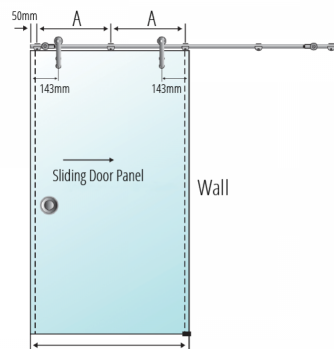

G-Tech Single Door Kit - Kit A (Model: KGSDKITA)

Complete G-Tech single door kit with wall mounts. Suitable for a single glass door mounted on a block or timber structure. Maximum door weight : 100kg.

This Kit Contains :

- 1 no. 3 Metre Sliding Rail
- 5 no. Rail To Wall Holders
- 2 no. Door Stops
- 1 no. Pair Of Door Hangers
- 2 no. Rail End Caps
- 1 no. Bottom Guide
- Finger Pull Or Handle Must Be Purchased Separately

$$A = (\text{Door Panel Width} - 50) \div 2$$

Attributes:

Product Code: KGSDKITA

Unit Of Sale: Kit