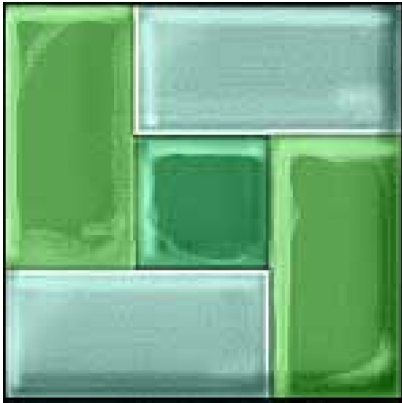

Square 40x40mm Dark/Mid/Sea Green (Model: RFUS74)

- Our range create a stunning 3-dimensional effect and further accentuate the complementing designs.
- With 6mm thick edges and a polished back surface, our range of fused glass tiles are perfect for windows and doors, as well as feature pieces on shower screens or mirrors.