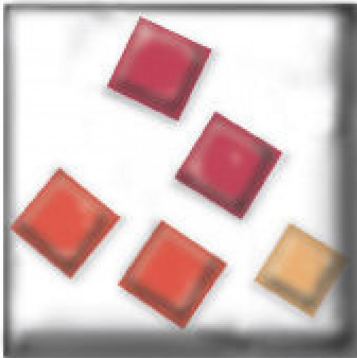

Red/Orange/Amber on Clear Square 60 x 60mm (Model: RFUS19)

- Our range create a stunning 3-dimensional effect and further accentuate the complementing designs.
- With 6mm thick edges and a polished back surface, our range of fused glass tiles are perfect for windows and doors, as well as feature pieces on shower screens or mirrors.

Attributes:

Product Code: RFUS19

Unit Of Sale: EACH
