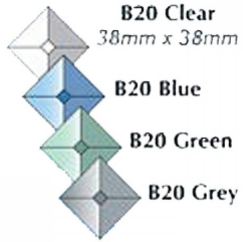

Grey Designer Bevel 38mm x 38mm (Model: RDB20GREY)

B20 Clear

38mm x 38mm

B20 Blue

B20 Green

B20 Grey

Attributes:

Product Code: RDB20GREY