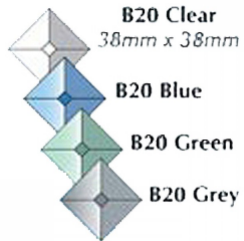

Green Designer Bevel 38mm x 38mm (Model: RDB20GREEN)

Attributes:

Product Code: RDB20GREEN

Unit Of Sale: PACK 10
