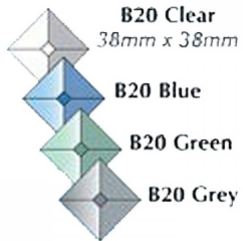

Clear Designer Bevel 38mm x 38mm (Model: RDB20)

Attributes:

Product Code: RDB20

Unit Of Sale: Pack 10