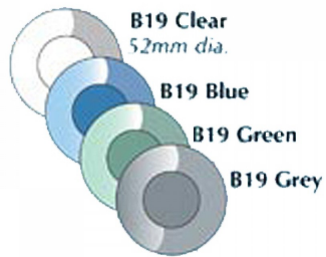

Grey Designer Bevel 52mm Diam (Model: RDB19GREY)

Attributes:

Product Code: RDB19GREY

Unit Of Sale: PACK 10