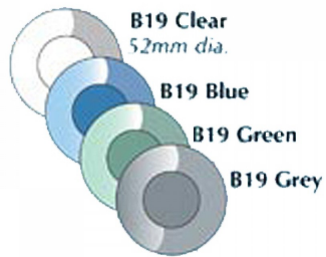

Green Designer Bevel 52mm Diam ( Model: RDB19GREEN )

Attributes:

**Product Code:** RDB19GREEN

**Unit Of Sale:** PACK 10