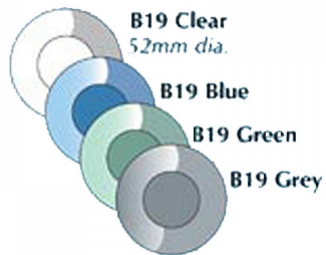

Blue Designer Bevel 52mm Diam (Model: RDB19BLUE)

Attributes:

Product Code: RDB19BLUE

Unit Of Sale: PACK 10