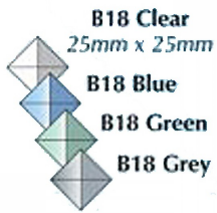

Green Designer Bevel 25mm x 25mm (Model: RDB18GREEN)

Attributes:

Product Code: RDB18GREEN

Unit Of Sale: PACK 10
