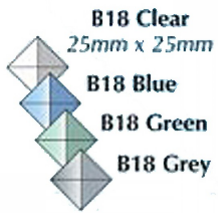

Blue Designer Bevel 25mm x 25mm (Model: RDB18BLUE)

Attributes:

Product Code: RDB18BLUE

Unit Of Sale: PACK 10
