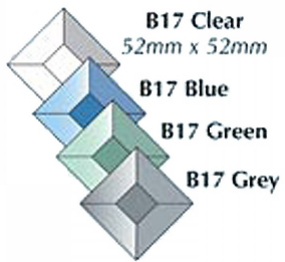

Grey Designer Bevel 52mm x 52mm (Model: RDB17GREY)

Attributes:

Product Code: RDB17GREY

Unit Of Sale: PACK 10
