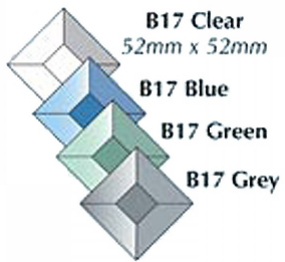

Green Designer Bevel 52mm x 52mm (Model: RDB17GREEN)

Attributes:

Product Code: RDB17GREEN

Unit Of Sale: PACK 10
