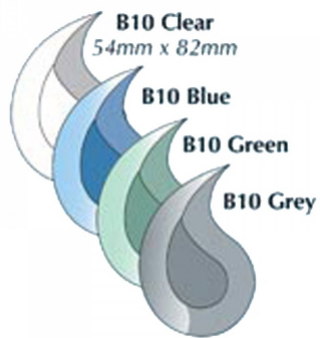

Blue Designer Bevel 54mm x 82mm (Model: RDB10BLUE)

Attributes:

Product Code: RDB10BLUE

Unit Of Sale: PACK 10