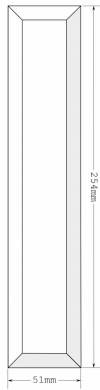

Pencil 51x254mm (1) ( Model: RB8.7 )

- Regalead decorative glass bevels are designed primarily for the overlay market and are manufactured from 5mm float glass which is bevelled down to a 1.5 - 1.8mm edge.
- These fine edges make the bevel pieces ideal for using with self adhesive lead but also suitable for customers working with traditional lead comes or copper foils.

Attributes:

**Product Code:** RB8.7

**Unit Of Sale:** EACH