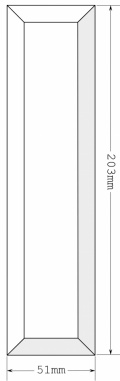

Pencil 51x203mm (1) ( Model: RB8.6 )

- Regalead decorative glass bevels are designed primarily for the overlay market and are manufactured from 5mm float glass which is bevelled down to a 1.5 - 1.8mm edge.
- These fine edges make the bevel pieces ideal for using with self adhesive lead but also suitable for customers working with traditional lead comes or copper foils.

Attributes:

**Product Code:** RB8.6

**Unit Of Sale:** EACH