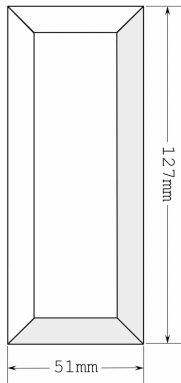

Pencil 51x127mm (1) ( Model: RB8.5 )

- Regalead decorative glass bevels are designed primarily for the overlay market and are manufactured from 5mm float glass which is bevelled down to a 1.5 - 1.8mm edge.
- These fine edges make the bevel pieces ideal for using with self adhesive lead but also suitable for customers working with traditional lead comes or copper foils.

**Attributes:**

**Product Code:** RB8.5

**Unit Of Sale:** EACH