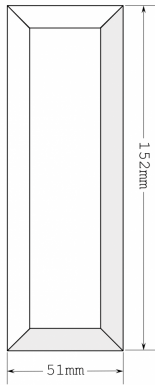

Pencil 51x152mm (1) (Model: RB8.4)

- Regalead decorative glass bevels are designed primarily for the overlay market and are manufactured from 5mm float glass which is bevelled down to a 1.5 - 1.8mm edge.
- These fine edges make the bevel pieces ideal for using with self adhesive lead but also suitable for customers working with traditional lead comes or copper foils.