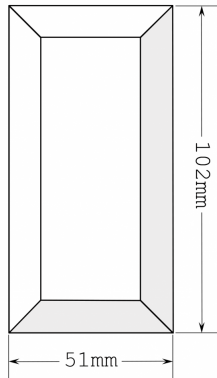

Pencil 51x102mm (1) (Model: RB8.3)

- Regalead decorative glass bevels are designed primarily for the overlay market and are manufactured from 5mm float glass which is bevelled down to a 1.5 - 1.8mm edge.
- These fine edges make the bevel pieces ideal for using with self adhesive lead but also suitable for customers working with traditional lead comes or copper foils.