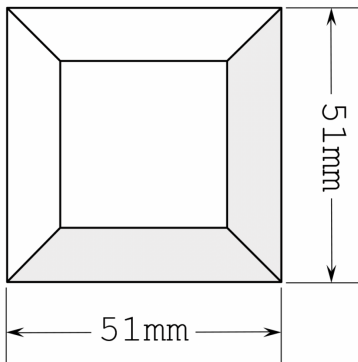

Square 51x51mm (1) (Model: RB8.2)

- Regalead decorative glass bevels are designed primarily for the overlay market and are manufactured from 5mm float glass which is bevelled down to a 1.5 - 1.8mm edge.
- These fine edges make the bevel pieces ideal for using with self adhesive lead but also suitable for customers working with traditional lead comes or copper foils.