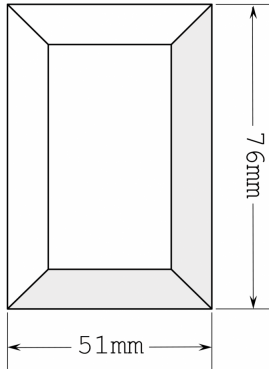

Pencil 51x76mm (1) ( Model: RB8.1 )

- Regalead decorative glass bevels are designed primarily for the overlay market and are manufactured from 5mm float glass which is bevelled down to a 1.5 - 1.8mm edge.
- These fine edges make the bevel pieces ideal for using with self adhesive lead but also suitable for customers working with traditional lead comes or copper foils.