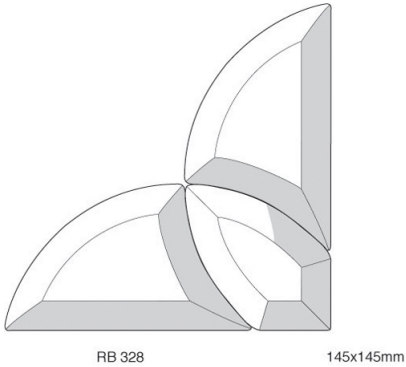

Corner 115x115mm (3) (Model: RB73.1)

Regalead decorative glass bevels are designed primarily for the overlay market and are manufactured from 5mm float glass which is bevelled down to a 1.5 Å 1.8mm edge. These fine edges make the bevel pieces ideal for using with self adhesive lead but also suitable for customers working with traditional lead comes or copper foils.