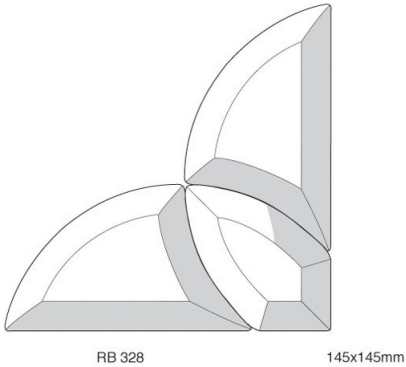

Corner 145x145mm (3) (Model: RB328)

- Regalead decorative glass bevels are designed primarily for the overlay market and are manufactured from 5mm float glass which is bevelled down to a 1.5 - 1.8mm edge.
- These fine edges make the bevel pieces ideal for using with self adhesive lead but also suitable for customers working with traditional lead comes or copper foils.