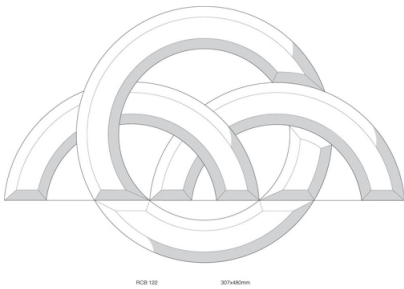

Cluster 480x307mm (7) (Model: RB133)

- Regalead decorative glass bevels are designed primarily for the overlay market and are manufactured from 5mm float glass which is bevelled down to a 1.5 - 1.8mm edge.

- These fine edges make the bevel pieces ideal for using with self adhesive lead but also suitable for customers working with traditional lead comes or copper foils.

Attributes:

Product Code: RB133

Unit Of Sale: EACH
