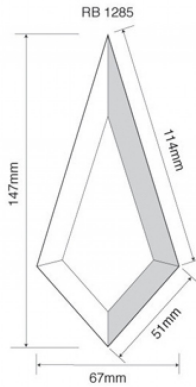

Bevel 70x146mm (1) (Model: RB1285)

- Regalead decorative glass bevels are designed primarily for the overlay market and are manufactured from 5mm float glass which is bevelled down to a 1.5 - 1.8mm edge.
- These fine edges make the bevel pieces ideal for using with self adhesive lead but also suitable for customers working with traditional lead comes or copper foils.