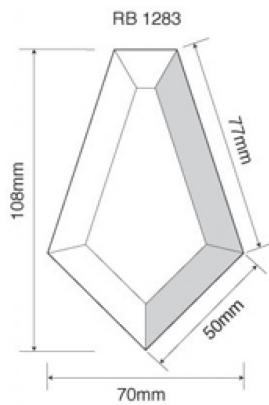

Coffin 25x70x114mm (1) (Model: RB1283)

- Regalead decorative glass bevels are designed primarily for the overlay market and are manufactured from 5mm float glass which is bevelled down to a 1.5 - 1.8mm edge.
- These fine edges make the bevel pieces ideal for using with self adhesive lead but also suitable for customers working with traditional lead comes or copper foils.

Attributes:

Product Code: RB1283

Unit Of Sale: EACH