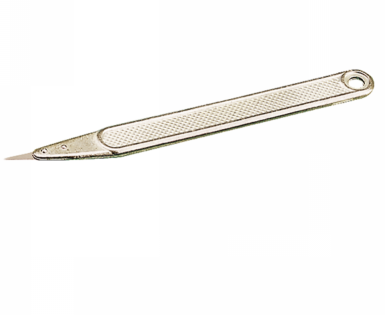

Alu Scalpel Knife ( Model: R0038 )

- Alu Scalpel Knife.

Attributes:

**Product Code:** R0038

**Unit Of Sale:** Each

---