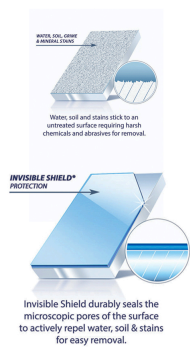

Invisible Shield Surface Protection 950ml (Model: N0028)

- Long-lasting "invisible" nano-scale barrier coating seals, polishes & protects glass, porcelain & ceramics, glass shower doors & enclosures, porcelain sinks & bathtubs, and ceramic tile walls & counters.

- Instantly repels water, soil & stains for easier next-time cleaning.

- Keeps surfaces like new - dramatically reduces the adhesion and buildup of hard water minerals, soap scum, rust & lime scale for easy removal & improved clarity of glass.