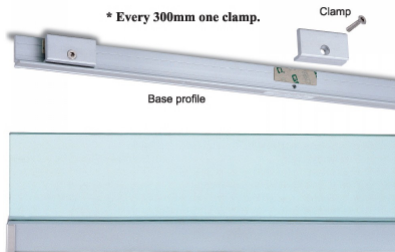

Wall Profile System Kit For 10mm Glass With Alum Covers - 3m ( Model: KWP10A )

- No messy sealant
- No holes required
- Easy and quick installation
- 3000mm stock length.

Attributes:

Product Code: KWP10A