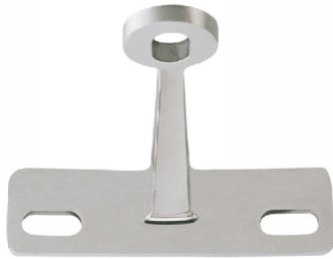

304 SS One Way Spider Bracket With Glass Bolts (Model: KSP012)

- Manufactured using high quality 304 Satin Stainless Steel.
- Can be mounted onto fin or wall.

Attributes:

Product Code: KSP012

Unit Of Sale: Each