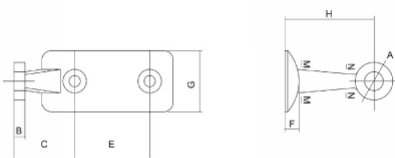

304 SS One Way Spider Bracket With Glass Bolt ( Model: KSP008 )

**Attributes:**

**Product Code:** KSP008

**Unit Of Sale:** Each

Size (mm)							
I	H	A	B	C	E	F	G
250	95	40	12	65	80	15	65