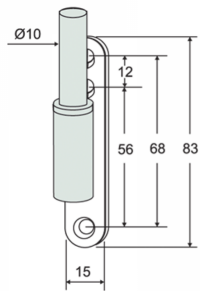

Screw On Frame Pivot Stainless Steel (Model: KLHP407S)

- SUS 304 Stainless Steel.

Attributes:

Product Code: KLHP407S

Unit Of Sale: Each